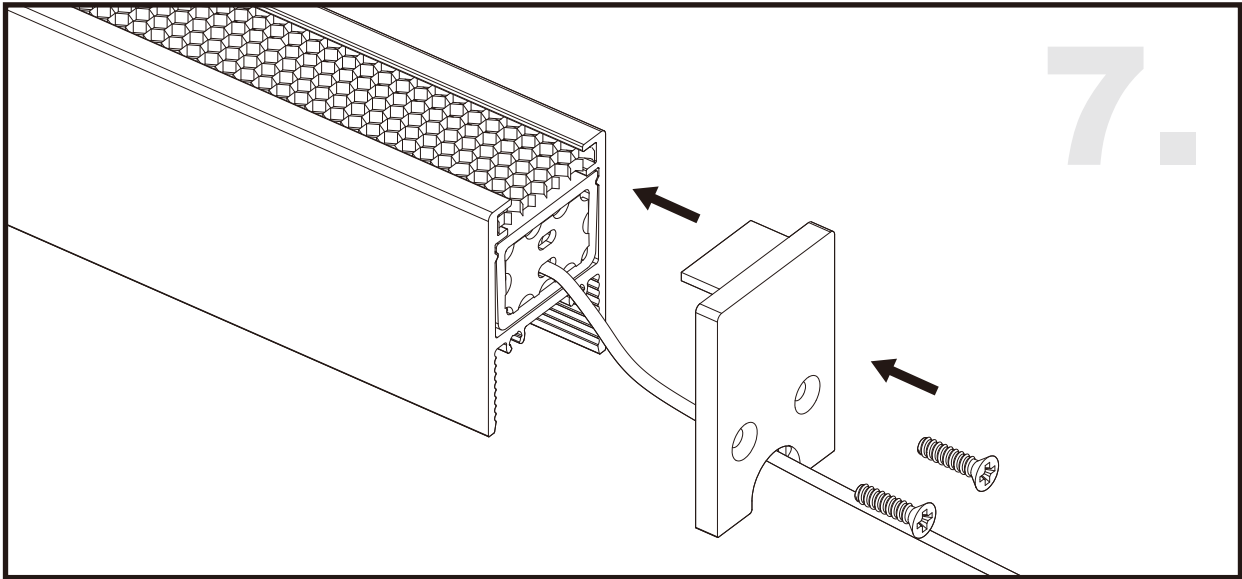

METAL CLIP INSTALLING INSTRUCTIONS