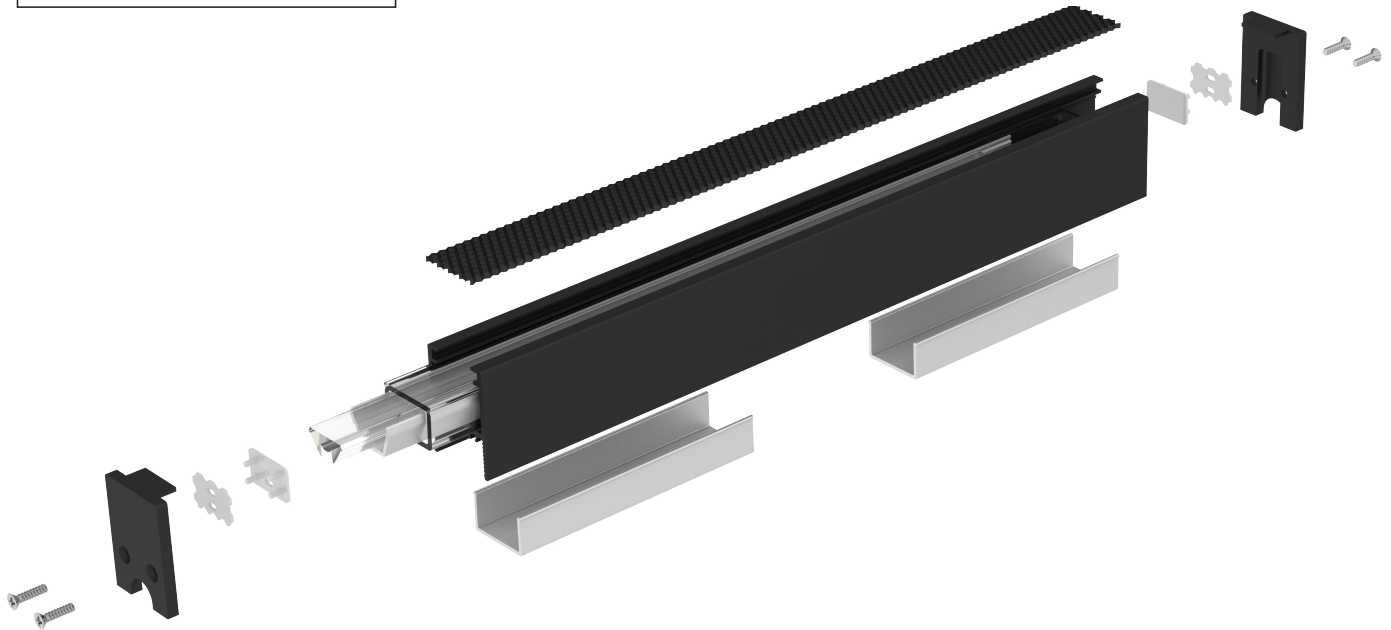

## Aluminium LED Profile LW-WP3-T3-30

IP67 EXCLUSIVE IN NZ NEW

Surface

Suspended

**Installing accessories:**

Aluminium endcap Code: WP3-T3-Cap  
(with/without hole) Code: WP3-T3-Cap-H

Aluminium endcap  
Code: WP3-D-Cap  
Code: WP3-D-Cap-H

Aluminium mounting plate  
Code: WP3-MP

Suspension kits  
Code: Sus.KitsA  
(optional)

**Optional Diffuser(PMMA)**

Color	Light Transmittance	Code
Clear	94%	WP3-C

Color	Light Transmittance	Code
Clear	133%	AT12N-C

**Optional Diffuser**

Color	Light Transmittance	Code
Black	43%	WP3-T3-H